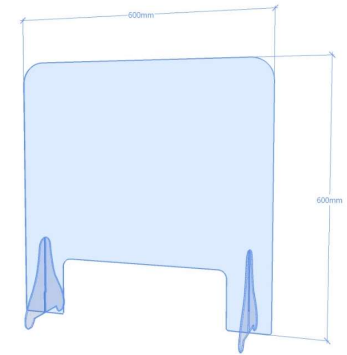

This Elegant Design Is Ideal For:

- Pay Points
- Walk-In Centres
- Reception Areas
- Open Plan Office Separators
- Service Industries Such As Beauty Salons

- 3 mm Clear Acrylic
- Free Standing
- Flat Packed
- Transaction Window
- Curved Edges For Safety
- Easy To Clean And Disinfect
- Slot In Feet For Easy Assembly